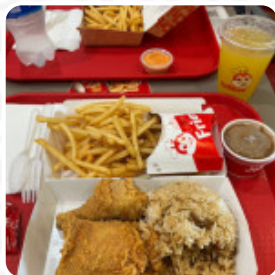

The **menu of Jollibee** from [Panorama City](#) includes **89** dishes. On average the *dishes or drinks on the menu* cost approximately \$13.6. You can view the categories on the menu below. Jollibee in Panorama City, CA, is a well-established American restaurant with an average rating of 3.9 stars. Visit us today from 7:00 AM to 9:00 PM for a delicious meal. Call (818) 442-9403 to book a table or order through DoorDash. Explore similar menus at D'New Aristocrat Filipino Restaurant and Fresh Grill Mediterranean. Share your experience and leave a review!.