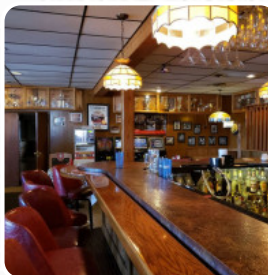

Schwabenhof Lounge & Hall Menu

<https://menuweb.menu>

N56w14750 Silver Spring Dr, Menomonee Falls, WI 53051, Butler, United States
(+1)2622524100 - <https://www.theschwabenhof.com>

The Card of Schwabenhof Lounge & Hall from Butler contains about 26 different menus and drinks. On average, you pay for a dish / drink about \$11.1. The Schwabenhof is a German beer garden that offers great food and a cozy atmosphere. With a wide selection of classic German beers and delicious dishes like fish fry and chicken, this spot is perfect for a relaxing meal. The waitstaff is attentive and the prices are reasonable. The outdoor seating area is a lovely place to enjoy a meal, especially while listening to the fantastic accordion player. The restaurant is popular for its all-you-can-eat options, making it a great choice for a casual dining experience with friends or family.

Schwabenhof Lounge & Hall Menu

Salads

COLESLAW

Burger

CLASSIC BURGER \$10.0

Main Dishes

HAND-BREADED CHICKEN TENDERS \$8.0

Starters & Salads