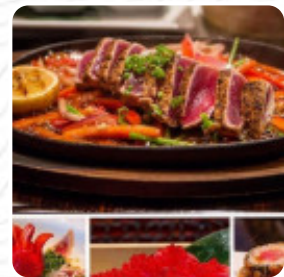

## Asian Fin Menu

<https://menuweb.menu>

4650 Donald Ross Rd Ste 106, Palm Beach Gardens, United States  
+15616941900 - <http://www.asianfin.net/>

A **complete menu** of Asian Fin from Palm Beach Gardens covering all **19** dishes and drinks can be found here on the card. Despite some negative reviews, Asian Finn offers a diverse menu of delicious dishes with fresh ingredients and innovative flavors. The service is attentive and efficient, despite some minor issues with additional charges. The ambience is welcoming with a friendly staff. While prices are higher than average for Asian cuisine, the quality of the food justifies the cost. Overall, Asian Finn provides a satisfying dining experience that is worth a visit, offering everything from sushi to lamb chops. Enjoy fresh fish, tasty ramen, and mouthwatering desserts in a chic setting with exceptional service.