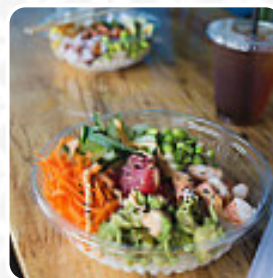

The restaurant from Wilmington offers **22** different **dishes and drinks** on [the menu](#) at an average $10.1.