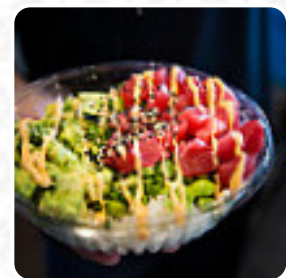

The restaurant from Wilmington offers **22** different **dishes and drinks** on [the menu](#) at an average $10.1.