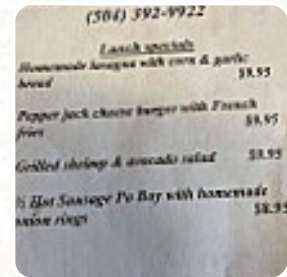

Meme's New Orleans Cafe Menu

<https://menuweb.menu>

103 Schlieff Dr, Belle Chasse, USA, United States
 (+1)5043929922 - <http://www.memescatering.com/>

A complete [menu](#) of Meme's New Orleans Cafe from [Belle Chasse](#) covering all 18 meals and drinks can be found here on the card. MeMe's, a dual dive restaurant and catering service, has made a name for itself in the Belle Chasse neighborhood. While it may be tucked away from main thoroughfares, its vibrant offerings attract locals seeking a quick bite or a catered feast. The restaurant boasts an array of flavorful dishes, including generously filled po' boys, satisfying burgers, and authentic southern sides, all at reasonable prices. With friendly staff creating a welcoming atmosphere, MeMe's is quickly becoming a favored spot for delicious, comforting meals and warm service. Don't miss the chance to experience this culinary treasure!

Meme's New Orleans Cafe Menu

Salads

CHICKEN SALAD

Entrées

FRIED SHRIMP

Seafood

SHRIMP SALAD

Starters & Salads

SHRIMP

These Types Of Dishes Are Being Served

PASTA

MEAT

BURGER

FISH

CHICKEN

SALAD

PANINI

JAMBALAYA

ROAST BEEF

Meme's New Orleans Cafe

103 Schlieff Dr, Belle Chasse,
USA, United States

Opening Hours:

Monday 10:30-13:30
Tuesday 10:30-13:30
Wednesday 10:30-13:30
Thursday 10:30-13:30
Friday 10:30-13:30