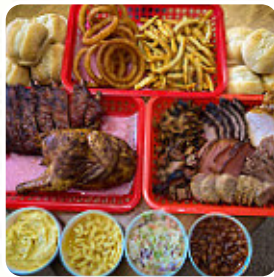

The Card of Stanley James Smokehouse from Lawrence contains about 23 different meals and drinks. On average, you pay for a dish / drink about $9.7.