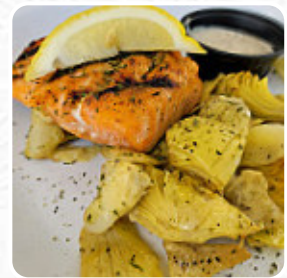

A complete [menu](#) of 790 from Destin covering all 28 menus and drinks can be found here on the card.