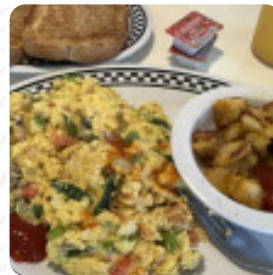

Downtown Diner Menu

<https://menuweb.menu>

701 Front St, Celebration, Florida, USA, 34747, United States

+14075668696 - <http://downtowndinercelebration.net/>

A complete [menu](#) of Downtown Diner from Celebration covering all 25 meals and drinks can be found here on the menu.