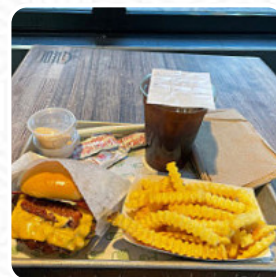

The place from Washington offers **18** different **menus and drinks** on [the menu](#) at an average price of $5.5.