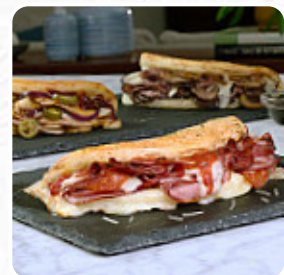

The Menu of Schlotsky's from Burleson contains about **15** different dishes and drinks. On average, you pay for a dish / drink about \$8.4.

Schlotzsky's Menu

Salads

SOUTHWESTERN CHICKEN SALAD \$10.0

Sandwiches

DELUXE ORIGINAL STYLE SANDWICH \$7.3

Side Dishes

PICKLES

Starters & Salads

POTATO CHIPS

Club Sandwiches

TURKEY BACON CLUB \$7.3

Bread