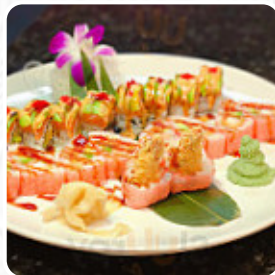

A complete [menu](#) of Lampu Japanese Steakhouse [Sushi](#) from Mount Dora covering all 18 menus and drinks can be found here on the food list.