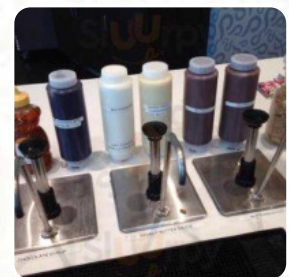

The restaurant from Gainesville offers **15 different menus and drinks on [the card](#)** at an average $6.5.