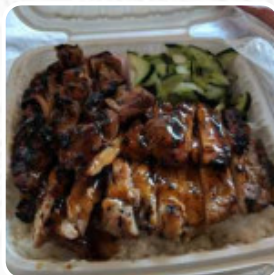

Teriyaki Madness 3 Menu

<https://menuweb.menu>

111 15th Ave E Seattle, WA 98112-5209, United States

+12063280144

A complete [menu](#) of Teriyaki Madness 3 from Seattle covering all 15 dishes and drinks can be found here on the menu. Teriyaki Sadness on 15th may not be the best choice for quality food, as some reviewers have found the portions to be big but the overall taste to be lacking. However, for those looking for delicious and generously sized portions, there are plenty of positive reviews for this restaurant. Customers have raved about the friendly and accommodating staff, tasty fried rice, yakisoba, and teriyaki dishes, as well as the fresh kimchi. With simple ordering, fast takeout options, and a welcoming atmosphere, Teriyaki Sadness seems to have something for everyone.

Teriyaki Madness 3 Menu

Entrées

TERIYAKI BEEF

Fried Rice

FRIED RICE

Side Dishes

BROWN RICE

SAUTEED VEGETABLES

Japanese Specialties

CHICKEN TERIYAKI

MISO SOUP

YAKISOBA

These Types Of Dishes Are Being Served

NOODLES

CHICKEN

SALAD