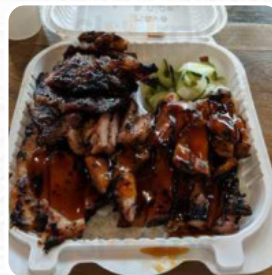

Teriyaki Madness 3 Menu

<https://menuweb.menu>

111 15th Ave E Seattle, WA 98112-5209, United States

+12063280144

A complete [menu](#) of Teriyaki Madness 3 from Seattle covering all 15 dishes and drinks can be found here on the menu. Teriyaki Sadness on 15th may not be the best choice for quality food, as some reviewers have found the portions to be big but the overall taste to be lacking. However, for those looking for delicious and generously sized portions, there are plenty of positive reviews for this restaurant. Customers have raved about the friendly and accommodating staff, tasty fried rice, yakisoba, and teriyaki dishes, as well as the fresh kimchi. With simple ordering, fast takeout options, and a welcoming atmosphere, Teriyaki Sadness seems to have something for everyone.

Teriyaki Madness 3 Menu

Entrées

TERIYAKI BEEF

Fried Rice

FRIED RICE

Side Dishes

BROWN RICE

SAUTEED VEGETABLES

Japanese Specialties

CHICKEN TERIYAKI

MISO SOUP

YAKISOBA

These Types Of Dishes Are Being Served

NOODLES

CHICKEN

SALAD