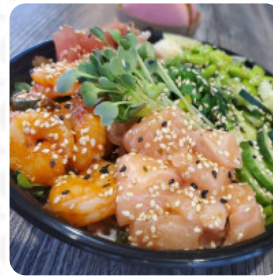

Ahipoki Bowl Menu

<https://menuweb.menu>

1015 S Rural Rd, Tempe, AZ 85281-0235, United States

(+1)4802489834 - <https://www.ahipokibowl.com/storelocator/>

The restaurant from Tempe offers **16** different **dishes and drinks on [the menu](#)** at an average \$5.4. Ahipoke offers a mix of experiences, showcasing both its strengths and areas for improvement. Diners appreciate the variety of fresh ingredients and generous portions, often likening it to a build-your-own poke restaurant akin to Subway. The staff is frequently praised for their friendliness and helpful recommendations, enhancing the dining experience. However, recent reviews highlight inconsistent ingredient availability and cleanliness issues, with some diners expressing concern over service quality, particularly with delivery options. Despite these setbacks, many continue to enjoy the vibrant atmosphere and flavorful poke bowls, making Ahipoke a potential favorite for poke lovers seeking customization and value.