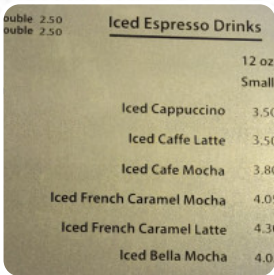

Here you can find the [menu](#) of Seattle Espresso in Tempe. At the moment, there are **16** dishes and drinks on the food list.