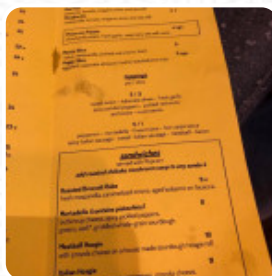

Driftwood Oven Menu

<https://menuweb.menu>

3615 Butler St, Pittsburgh, PA 15201, United States
(+1)4122510253 - <https://www.driftwoodoven.com/>

Here you can find the [menu](#) of Driftwood Oven in Pittsburgh. At the moment, there are **15** menus and drinks on the card.

Driftwood Oven Menu

Pizza

CHEESE PIZZA

Burger

CLASSIC CHEESE

Sandwiches

CHEESE SANDWICH

Toppings

TOPPINGS

Restaurant Category

ITALIAN

Ingredients Used

CHEESE

CARAMEL

HAM

MUSTARD

HONEY

These Types Of Dishes Are Being Served

PIZZA

SALAD

SANDWICH

BREAD

PANINI

Driftwood Oven