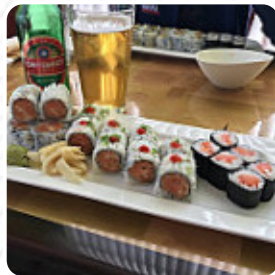

A comprehensive [menu](#) of Mitsuba Japanese Cuisine from NEW HARTFORD covering all 15 dishes and drinks can be found here on the card.