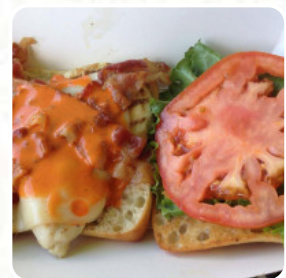

Beach Castle Burgers Menu

<https://menuweb.menu>

461 Ranger Rd, Mary Esther, United States

+18505867550 - <http://www.facebook.com/beachcastleburger>

The restaurant from Mary Esther offers **20 different meals and drinks** on [the menu](#) at an average price of \$7.9.