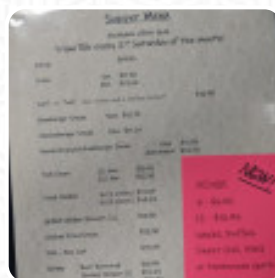

On this website, you can find the **complete menu** of Cloverleaf And Grill from Selby. Currently, there are **15** meals and drinks available.