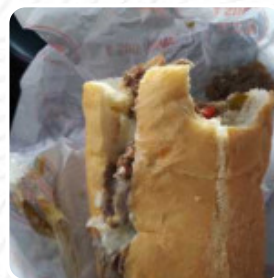

The Card of Jersey Mike's from Bothell contains about 15 different dishes and drinks. On average, you pay for a dish / drink about $9.3.