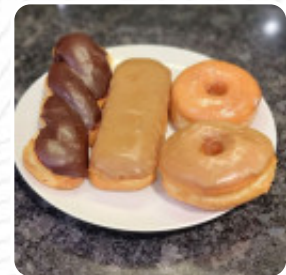

The Card of Daily Donuts from San Jose includes about 15 different menus and drinks. On average, you pay for a dish / drink about $3.3.