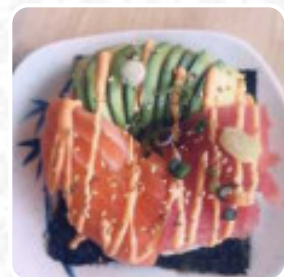

The restaurant from Portland offers **15** different meals and drinks on [the card](#) at an average price of $8.4.