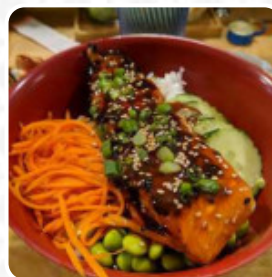

The restaurant from Portland offers **15** different meals and drinks on [the card](#) at an average price of $8.4.