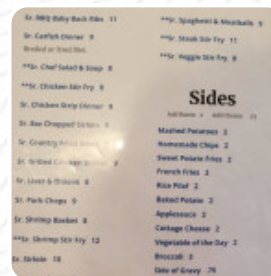

Here you can find the [menu](#) of **Wentzville Family Diner** in Wentzville. At the moment, there are **15** courses and drinks on the menu.