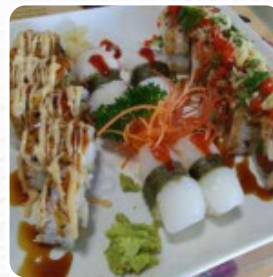

A comprehensive [menu](#) of Chef Sake's Restaurant & Sushi Bar from Mobile covering all 15 menus and drinks can be found here on the food list. Chef Sake's restaurant offers a mixed experience, with some customers praising the quality and freshness of the sushi and hibachi dishes, as well as the excellent customer service and intimate atmosphere. However, other diners were disappointed by the lack of variety and quality in some dishes, mentioning salty food and limited options. Overall, those who enjoyed the food and service had positive experiences and expressed a desire to return, while those who were dissatisfied with their meals may not be inclined to visit again.