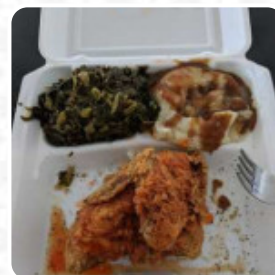

A comprehensive [menu](#) of Blue White Carry Out from Alexandria covering all 15 menus and drinks can be found here on the menu.