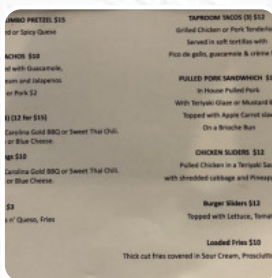

Taproom Social Clt Llc Menu

<https://menuweb.menu>
430 W 4th St, Charlotte I-28202-1550, United States
(+1)9802372680

The menu of Taproom Social Clt Llc from Charlotte includes 15 meals. On average, meals or drinks on the [card](#) cost about \$10.1. The categories can be viewed on the menu below.