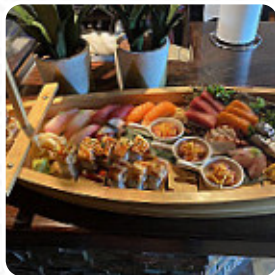

 atami
GRILL & SUSHI

Atami Grill Sushi Canton Menu

<https://menuweb.menu>

6768 Hickory Flat Hwy, 30115, Canton, US, United States
+17704797738 - <https://www.atamigrillandsushi.com/>

Here you can find the [menu](#) of **Atami Grill Sushi Canton** in Canton. At the moment, there are **16** courses and drinks on the card. Atami Grill and Sushi in Canton offers a mixed dining experience, drawing both praise and criticism. Many diners appreciate the quality and freshness of the sushi, particularly the tuna and scallops, alongside enjoyable hibachi meals. The welcoming atmosphere, adorned with charming decor, enhances the visit for many. However, several reviews highlight significant service issues, including unprofessional behavior, unsatisfactory food quality, and cleanliness concerns, such as foreign objects found in dishes. While some regulars consider it a favorite spot due to consistently good food, others advise caution due to inconsistent service and food preparation standards.