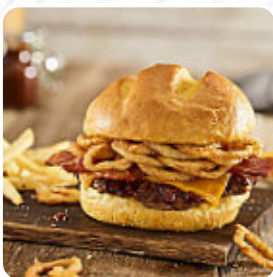

The place from Phoenix offers **16** different dishes and drinks on [the menu](#) at an average $6.8.