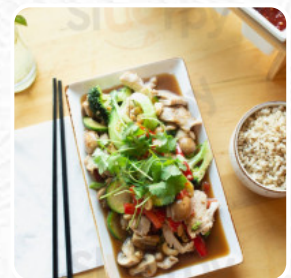

A complete [menu](#) of Lotus Pad from Big Sky covering all 16 menus and drinks can be found here on the food list.