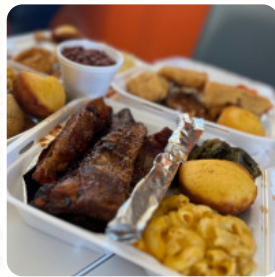

A comprehensive [menu](#) of Lady J's Soul Food from Pittsburg covering all 15 courses and drinks can be found here on the card.