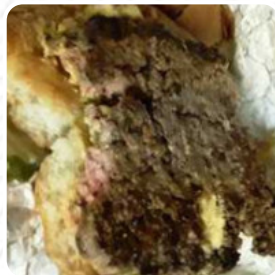

Point Burger Express Menu

<https://menuweb.menu>
322 W State St, Milwaukee, WI 53203, United States
(+1)4144888315

The Card of Point Burger Express from Milwaukee includes about 17 different menus and drinks. On average, you pay for a dish / drink about \$5.8.