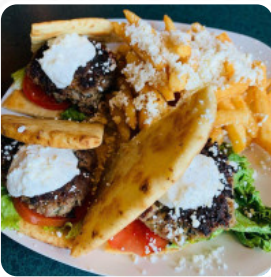

A comprehensive [menu](#) of The High Country Greek from Boone covering all 17 menus and drinks can be found here on the card.