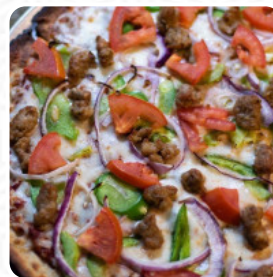

STRAW HAT PIZZA
Genuine California Pizza

Straw Hat Pizza Menu

<https://menuweb.menu>

540 Bogue Rd, Yuba City, United States

+14088387760,+15306715150 - <http://strawhatpizza.com>

The Card of Straw Hat Pizza from Yuba City contains about **16** different dishes and drinks. On average, you pay for a dish / drink about \$12.8. Nestled in Yuba City, this restaurant has garnered mixed reviews from patrons.

While some diners rave about the delightful pizzas and speedy service, others express disappointment in inconsistent food quality, long wait times, and unacknowledged orders. Highlights include well-received Groovy Twists and tasty hot sandwiches, complemented by friendly staff. However, issues like burnt bread and missing ingredients such as pickles have marred some experiences. Despite these setbacks, the local charm and potential for a great meal keep customers returning, especially for the vibrant atmosphere, including a popular open mic night.

12" CAULIFLOWER DOUGH SKIN \$10.0

These Types Of Dishes Are Being Served

CHICKEN

PIZZA

TOSTADAS

SALAD

Straw Hat Pizza

540 Bogue Rd, Yuba City, United States