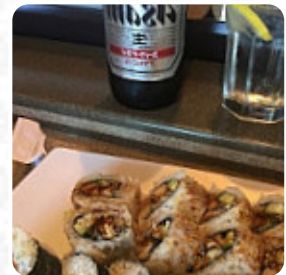

A complete [menu](#) of Mobo [Sushi](#) from Santa Cruz covering all 17 dishes and drinks can be found here on the food list.