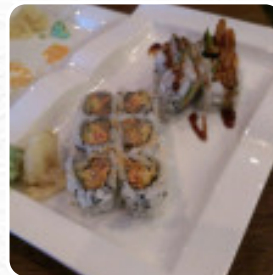

The **menu of Sakura** from Sicklerville includes **17** menus. On average, *menus or drinks on [the card](#)* cost about $16.6. The categories can be viewed on the menu below.