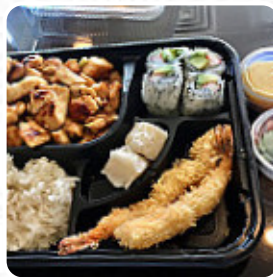

Senkaku Hibachi And Sushi Menu

<https://menuweb.menu>

3149 Highway 34 East, Suite 200, 30265, Newnan, US, United States
(+1)6786736882 - <https://www.senkakuhibas.com/>

The restaurant from Newnan offers **18 different dishes and drinks on the card** at an average price of \$7.2. SenKaku offers a mixed dining experience, reflecting the varied perspectives of its customers. While the sushi is often described as average, lacking memorability and seasoning, hibachi enthusiasts are encouraged to explore its offerings. Several diners commend the delicious and authentic flavors of dishes like teriyaki chicken and California rolls, highlighting excellent service and fair prices. However, there are concerns about portion sizes and staff demeanor, particularly with takeout orders. Despite some criticisms, many patrons appreciate the welcoming atmosphere and recommend the restaurant as a neighborhood staple for quality and value.

Senkaku Hibachi And Sushi Menu

10 Most Popular

SPRING ROLLS \$3.5

Sandwiches

CALIFORNIA SANDWICH

Sushi

CALIFORNIA ROLL

Appetizer

TEMPURA

Rice Dishes

CHICKEN FRIED RICE \$7.3

Special Rolls

CRISPY SALMON ROLL \$6.0

Fried Rice

SHRIMP FRIED RICE \$8.3

Tempura