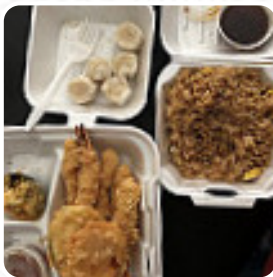

Senkaku Hibachi And Sushi Menu

<https://menuweb.menu>

3149 Highway 34 East, Suite 200, 30265, Newnan, US, United States
(+1)6786736882 - <https://www.senkakuhibas.com/>

The restaurant from Newnan offers **18 different dishes and drinks on the card** at an average price of \$7.2. SenKaku offers a mixed dining experience, reflecting the varied perspectives of its customers. While the sushi is often described as average, lacking memorability and seasoning, hibachi enthusiasts are encouraged to explore its offerings. Several diners commend the delicious and authentic flavors of dishes like teriyaki chicken and California rolls, highlighting excellent service and fair prices. However, there are concerns about portion sizes and staff demeanor, particularly with takeout orders. Despite some criticisms, many patrons appreciate the welcoming atmosphere and recommend the restaurant as a neighborhood staple for quality and value.

Senkaku Hibachi And Sushi Menu

10 Most Popular

SPRING ROLLS \$3.5

Sandwiches

CALIFORNIA SANDWICH

Sushi

CALIFORNIA ROLL

Appetizer

TEMPURA

Rice Dishes

CHICKEN FRIED RICE \$7.3

Special Rolls

CRISPY SALMON ROLL \$6.0

Fried Rice

SHRIMP FRIED RICE \$8.3

Tempura