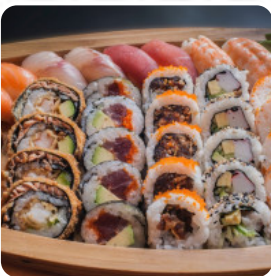

The *menu of Shanghai* from MONROE TOWNSHIP includes **15** menus. On average, **menus or drinks on [the menu](#)** cost about $8.4. The categories can be viewed on the menu below.