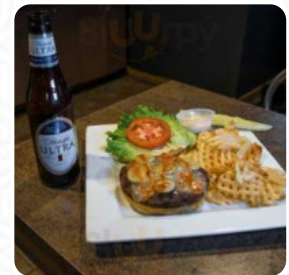

A comprehensive [menu](#) of D2 Sports Pub from Appleton covering all 17 dishes and drinks can be found here on the card.