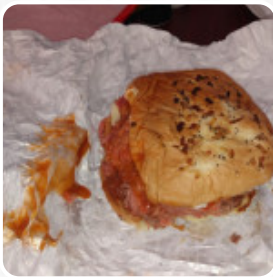

A comprehensive [menu](#) of Jimbo's Famous Roastbeef from Tewksbury covering all 17 courses and drinks can be found here on the food list.