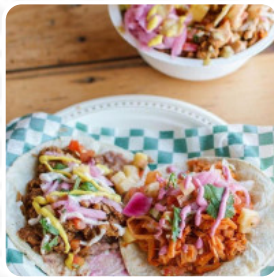

On this homepage, you can find the **complete [menu](#)** of Brightwood Brewery from Dartmouth. Currently, there are **18** dishes and drinks up for grabs.