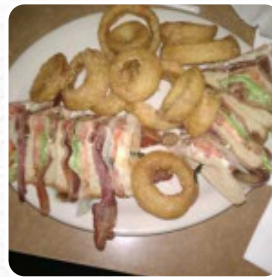

Here you can find the [menu](https://menuweb.menu) of The Reno in Missoula. At the moment, there are **15** dishes and drinks on the card.