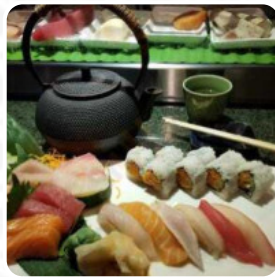

A comprehensive [menu](#) of Sumo Japanese Steakhouse from Jonesboro covering all 15 meals and drinks can be found here on the card.