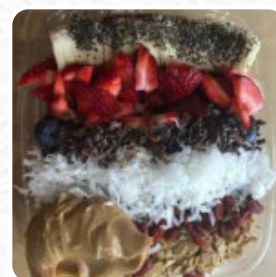

The restaurant from Louisville offers **17 different dishes and drinks** on [the card](#) at an average $7.1.