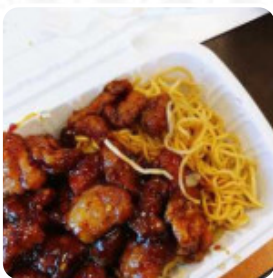

The place from Seattle offers **24 different dishes and drinks** on [the card](#) at an average price of $8.6.