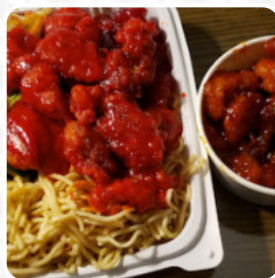

The place from Seattle offers **24 different dishes and drinks** on [the card](#) at an average price of $8.6.