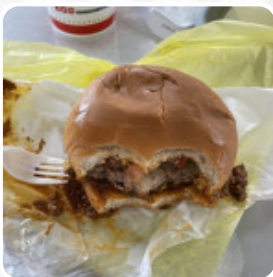

On this site, you can find the **complete [menu](#)** of **Original Tommy's World Famous Hamburgers** from Las Vegas. Currently, there are **17** courses and drinks up for grabs.