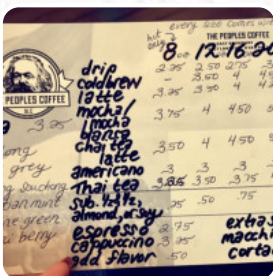

Here you can find the [menu](#) of The People's Coffee in [Salt Lake City](#). At the moment, there are 15 courses and drinks on the food list.