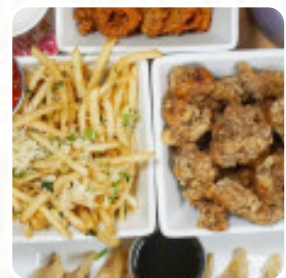

The place from Katy offers **16** different **dishes and drinks** on [the menu](#) at an average $7.6.