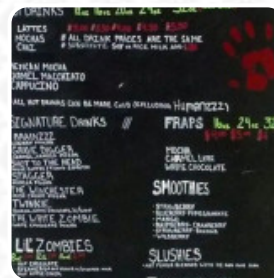

Zombie Coffee Menu

<https://menuweb.menu>

135 E Hereford St, 97027, Gladstone, US, United States

(+1)5039080955 - <http://facebook.com/pages/zombiecoffee&opi=79508299>

A comprehensive [menu](https://menuweb.menu) of Zombie Coffee from Gladstone covering all 15 dishes and drinks can be found here on the menu.

Zombie Coffee Menu

Non Alcoholic Drinks

RED BULL

Drinks

DRINKS

Restaurant Category

MEXICAN

Sauces

GRAVY

HOT SAUCE

Hot Drinks

COFFEE

TEA

Coffee

MOCHA

ESPRESSO