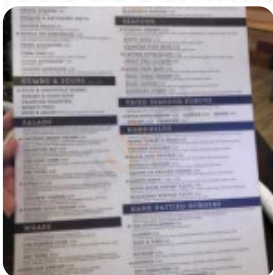

Walk On's Sports Bistreaux Alexandria Menu

<https://menuweb.menu>

2956 S MacArthur Dr, Alexandria I-71301, United States

(+1)3187045444 - <https://locate.walk-ons.com/la/alexandria/restaurants-17.html>

Here you can find the [menu](#) of Walk On's Sports Bistreaux Alexandria in Alexandria. At the moment, there are 17 meals and drinks on the card.

Walk On's Sports Bistreaux Alexandria Men

Sandwiches

GRILLED CHEESE

Drinks

DRINKS

Starters & Salads

POTATO CHIPS

Steaks

RIBEYE STEAK

Brunch Entrees

SHRIMP GRITS

Entrées

FRIED PICKLES

FRIED SHRIMP

Side Dishes

GRITS

PICKLES

Mexican Dishes

TACOS

FISH TACOS

Ingredients Used

CHEESE

MOZZARELLA

SHRIMP