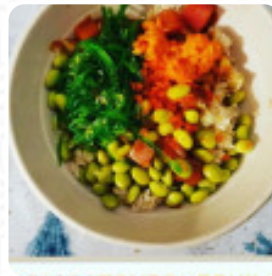

Here you can find the [menu](#) of **Big Catch Poke** in Darby Township. At the moment, there are **17** dishes and drinks on the menu.