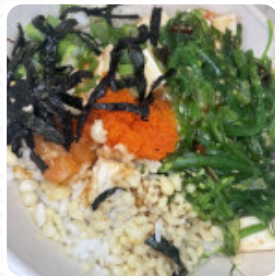

Here you can find the [menu](#) of **Big Catch Poke** in Darby Township. At the moment, there are **17** dishes and drinks on the menu.